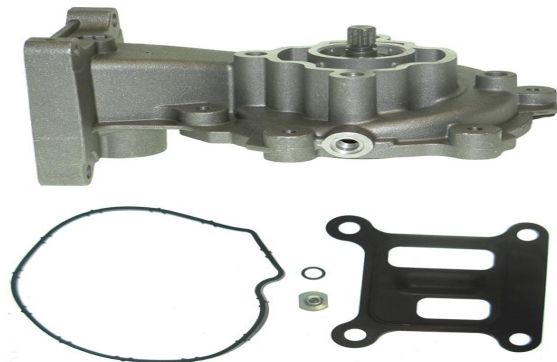

OEM #

**XS7Q8K500AE; XS7Q8K500AH; XS7Q8K500AJ;
 XS7Q8K500AK; XS7Q8K500AL; XS7Q8K500AM;
 1116996· 1143851· 1341835· 1347102· 1417825·**

**DATI LOGISTICI / LOGISTIQUE PARAMÈTRE / LOGISTIC
 PARAMETERS / LOGISTISCHE DATEN**

8019738117401

mm X mm X mm

0,979 Kg

PREMIUM WATER PUMPS

INDUSTRIE SALERI ITALO

WWW.SALERI.IT

02/11/2013