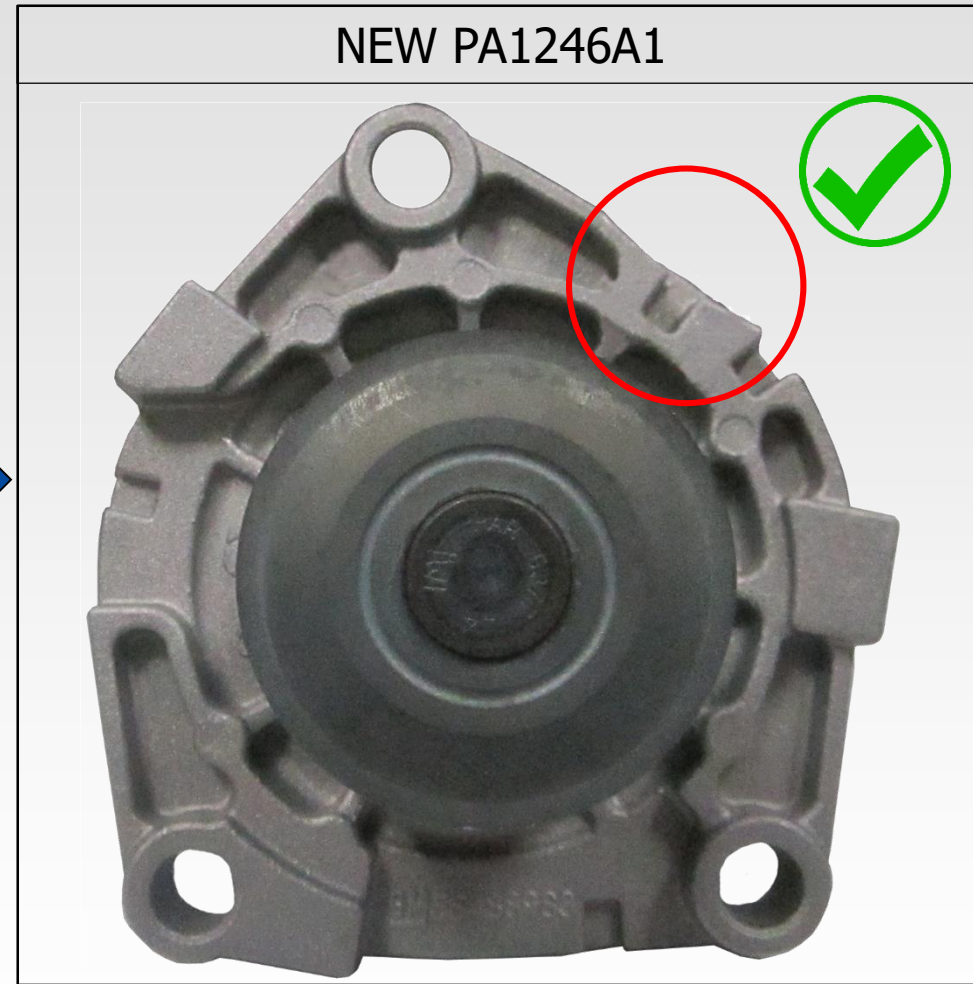

## PA1246A REPLACED BY PA1246A1

In conformity with the technical modifications carried out by the car makers on the OE references Opel 1334242 and Alfa Romeo 55269148, Saleri replaced the PA1246A with the PA1246A1.

OLD PA1246A

NEW PA1246A1

INDUSTRIE SALERI ITALO

PREMIUM WATER PUMPS