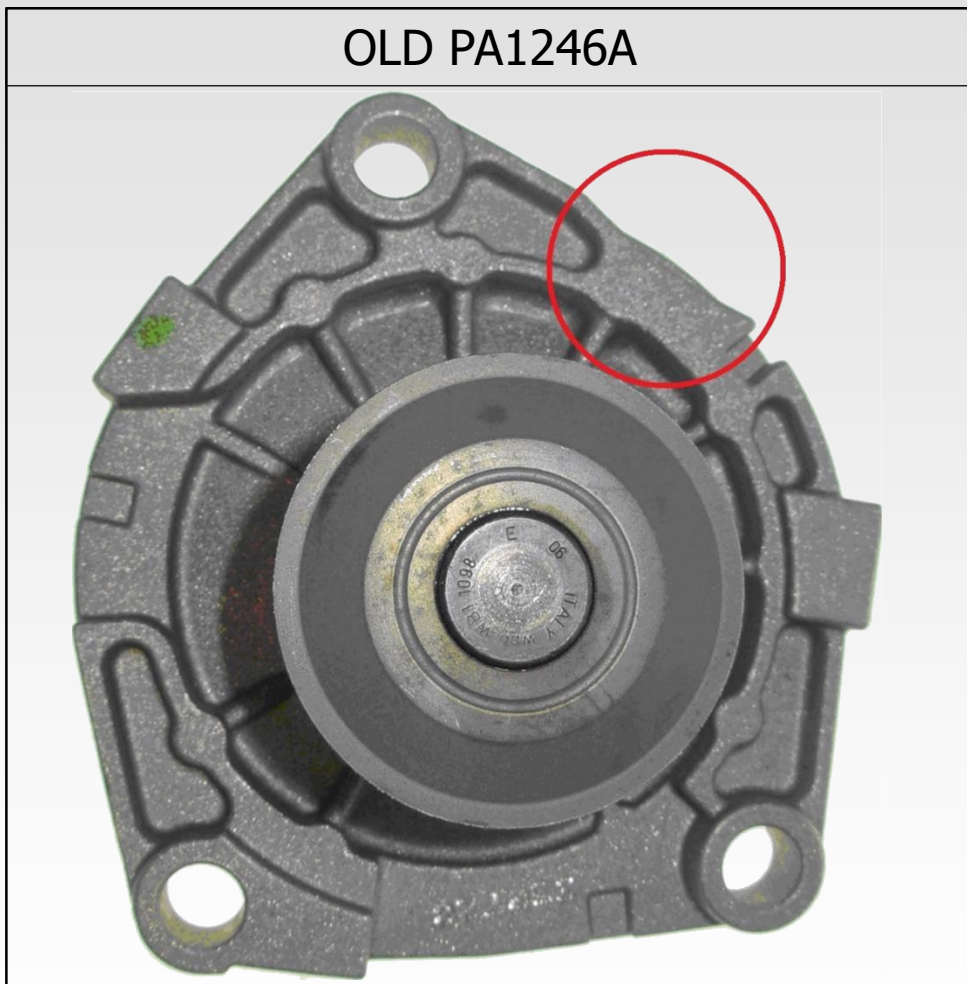

## PA1246A REPLACED BY PA1246A1

In conformity with the technical modifications carried out by the car makers on the OE references Opel 1334242 and Alfa Romeo 55269148, Saleri replaced the PA1246A with the PA1246A1.

OLD PA1246A

NEW PA1246A1

INDUSTRIE SALERI ITALO

PREMIUM WATER PUMPS